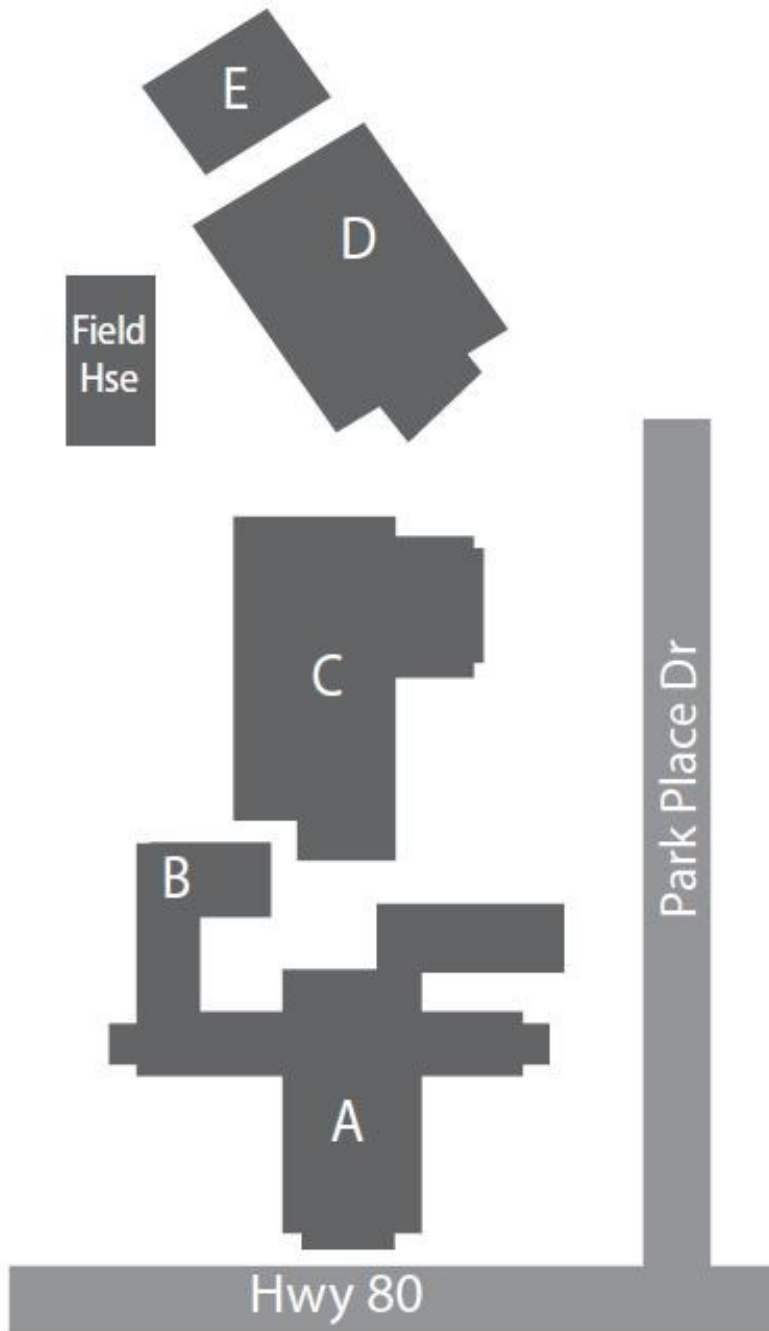

PPBC CAMPUS

Weekly Schedule

Sunday

7:45 a.m., 9:00 a.m., 10:30 a.m. Sunday School
9:00 a.m., 10:30 a.m. Worship Service

Wednesday

6:00 p.m. Around the World with KoKo (K3-K5)
 Notes & Nations (1st-6th)
 Student Worship (7th-12th)
6:00 p.m. Prayer & Bible Study
7:00 p.m. College Bible Study

Park Place

BAPTIST CHURCH

CAMPUS DIRECTORY

1st Floor

Bldg C

1st Floor

2nd Floor

Bldg E

2nd Floor